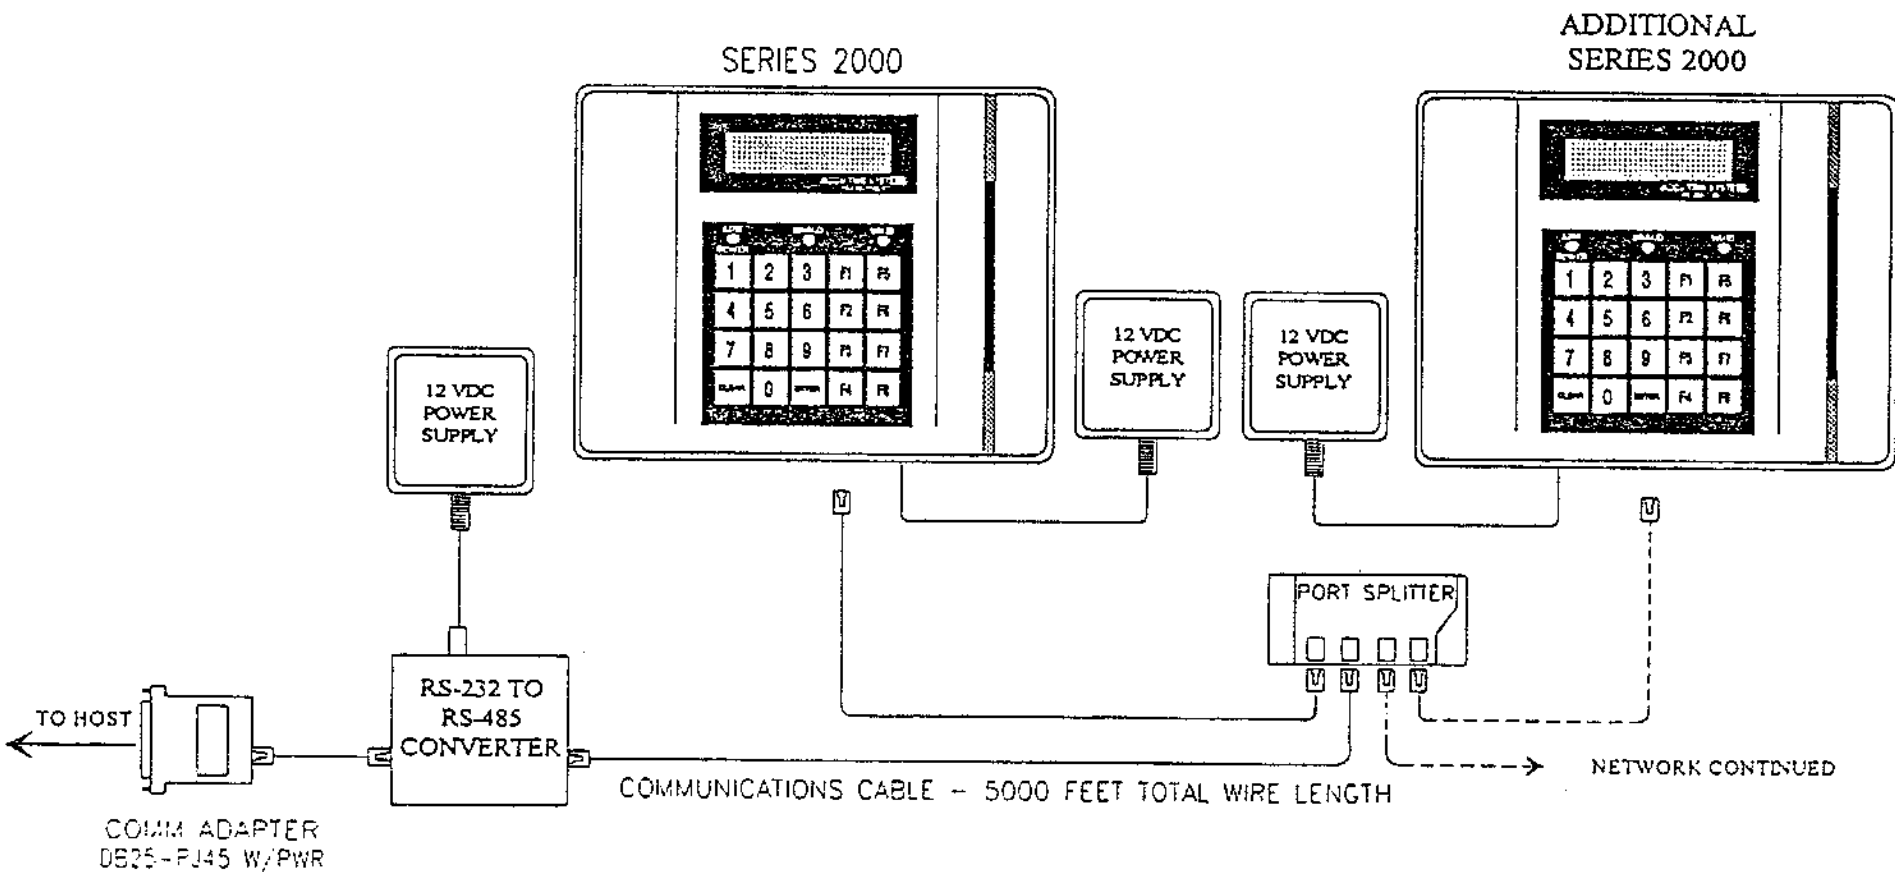

# RS485 INSTALLATION

SERIES 3000

RS-232 TO RS-485 CONVERTER

COMMUNICATIONS CABLE - 5000 FEET TOTAL WIRE LENGTH

Earth Ground

TO HOST

COMM ADAPTER DB25-RJ45 W/PWR

# MULTI-CLOCK - RS485 INSTALLATION

<http://www.e-scan.com>

(800) 653-4252 \* (909) 270-1911 Int'l

(909)270-0920 Fax

12140 Severn Way Riverside, CA 92503