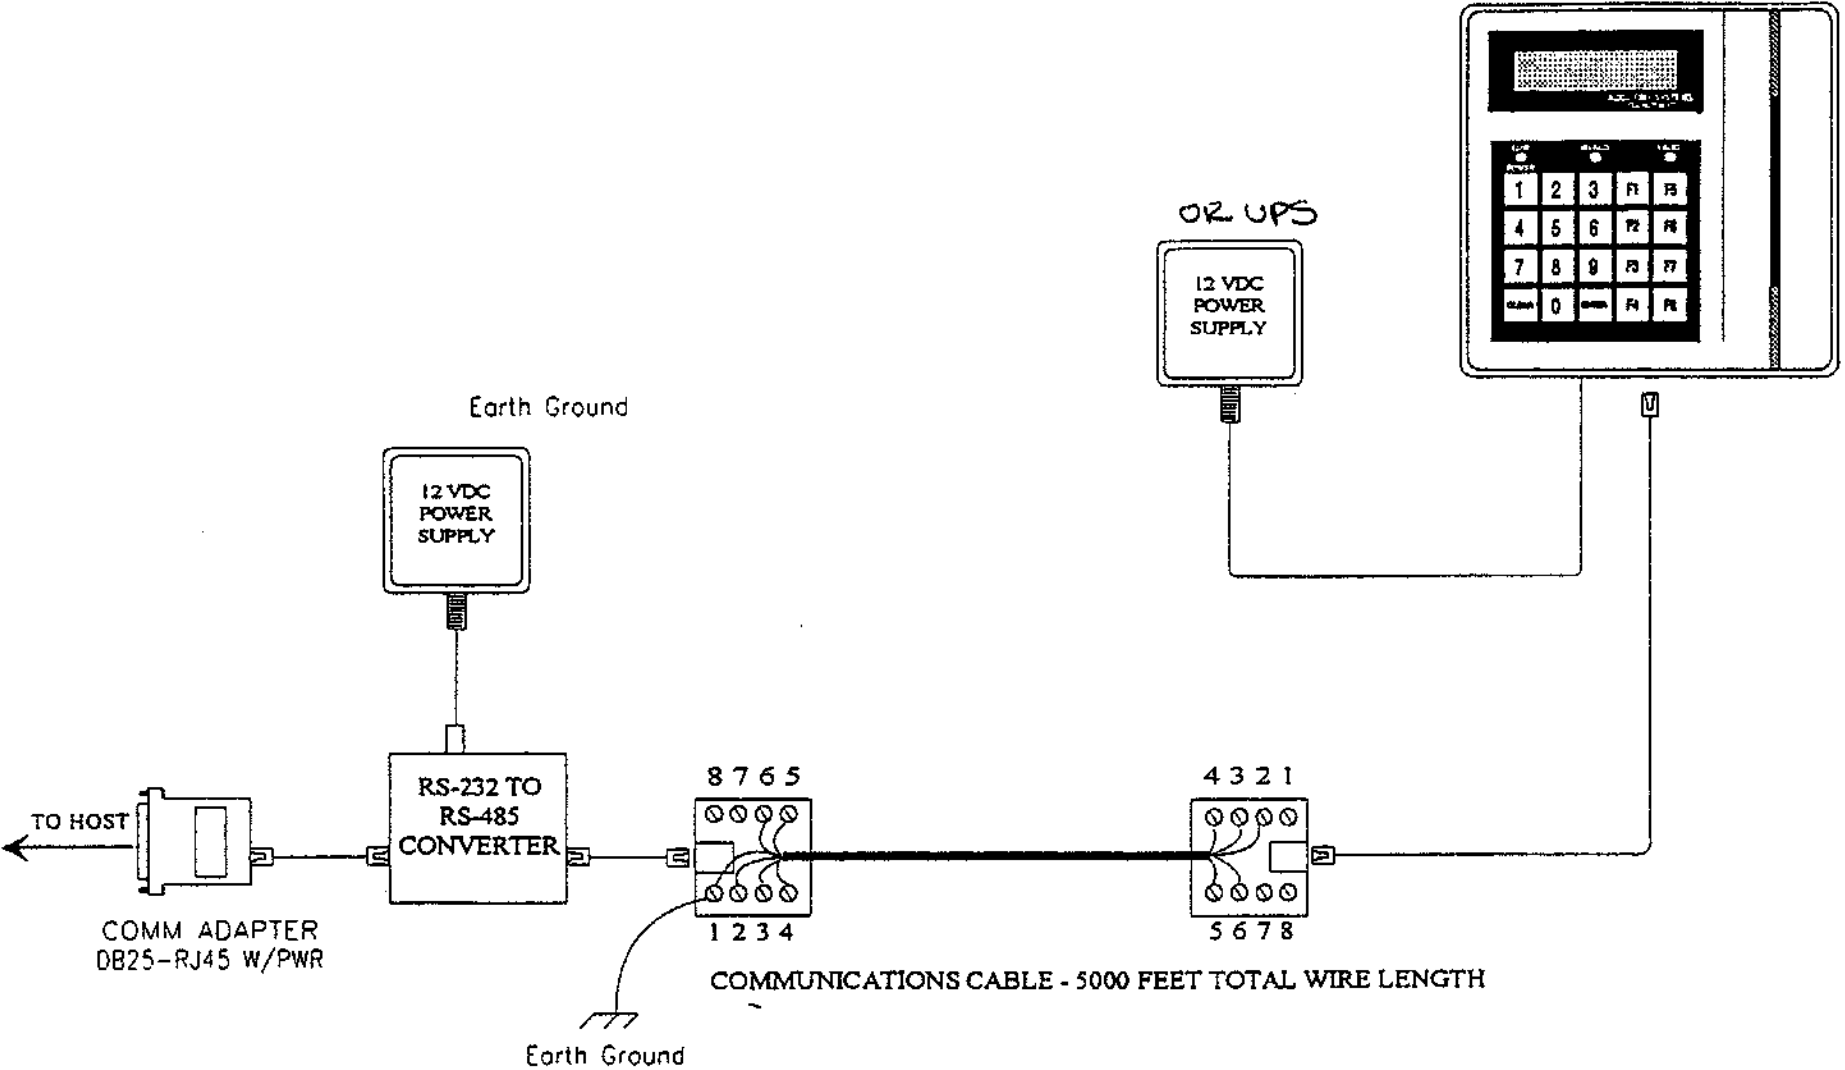

# RS485 INSTALLATION

SERIES 3000

RS-232 TO RS-485 CONVERTER

COMMUNICATIONS CABLE - 5000 FEET TOTAL WIRE LENGTH

Earth Ground

TO HOST

COMM ADAPTER DB25-RJ45 W/PWR

# MULTI-CLOCK - RS485 INSTALLATION

<http://www.e-scan.com>

(800) 653-4252 \* (909) 270-1911 Int'l

(909)270-0920 Fax

12140 Severn Way Riverside, CA 92503